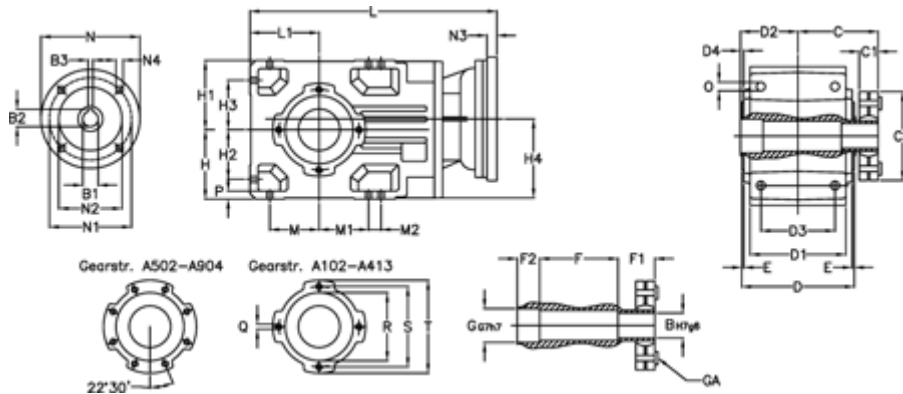

Data Sheet

Article number: 29600207995230
 Description: Bevel helical gearbox
 A202US-79,9-P80B5

Measures

B = 30	D1 = 110	F2 = 36	L = 325.5	N3 = -
B1 = 19	D2 = 60	G = 32	L1 = 80	N4 = M10x12
B2 = 21.8	D3 = 90	GA = 14,5 NM	M = 60.0	O = 9.5
B3 = 6	d4 = 4.5	H = 80	M1 = 60.0	P = 9
C = 89.5	Description = A202US-xx-P80 B5	H1 = 80	M2 = -	Q = M8x15
C1 = 23	E = 3.0	H2 = 60.0	N = 200	R = 95
C2 = 72.0	F = 77.5	H3 = 60.0	N1 = 165	S = 115
D = 136	F1 = 36.0	H4 = 93.0	N2 = 130	T = 140